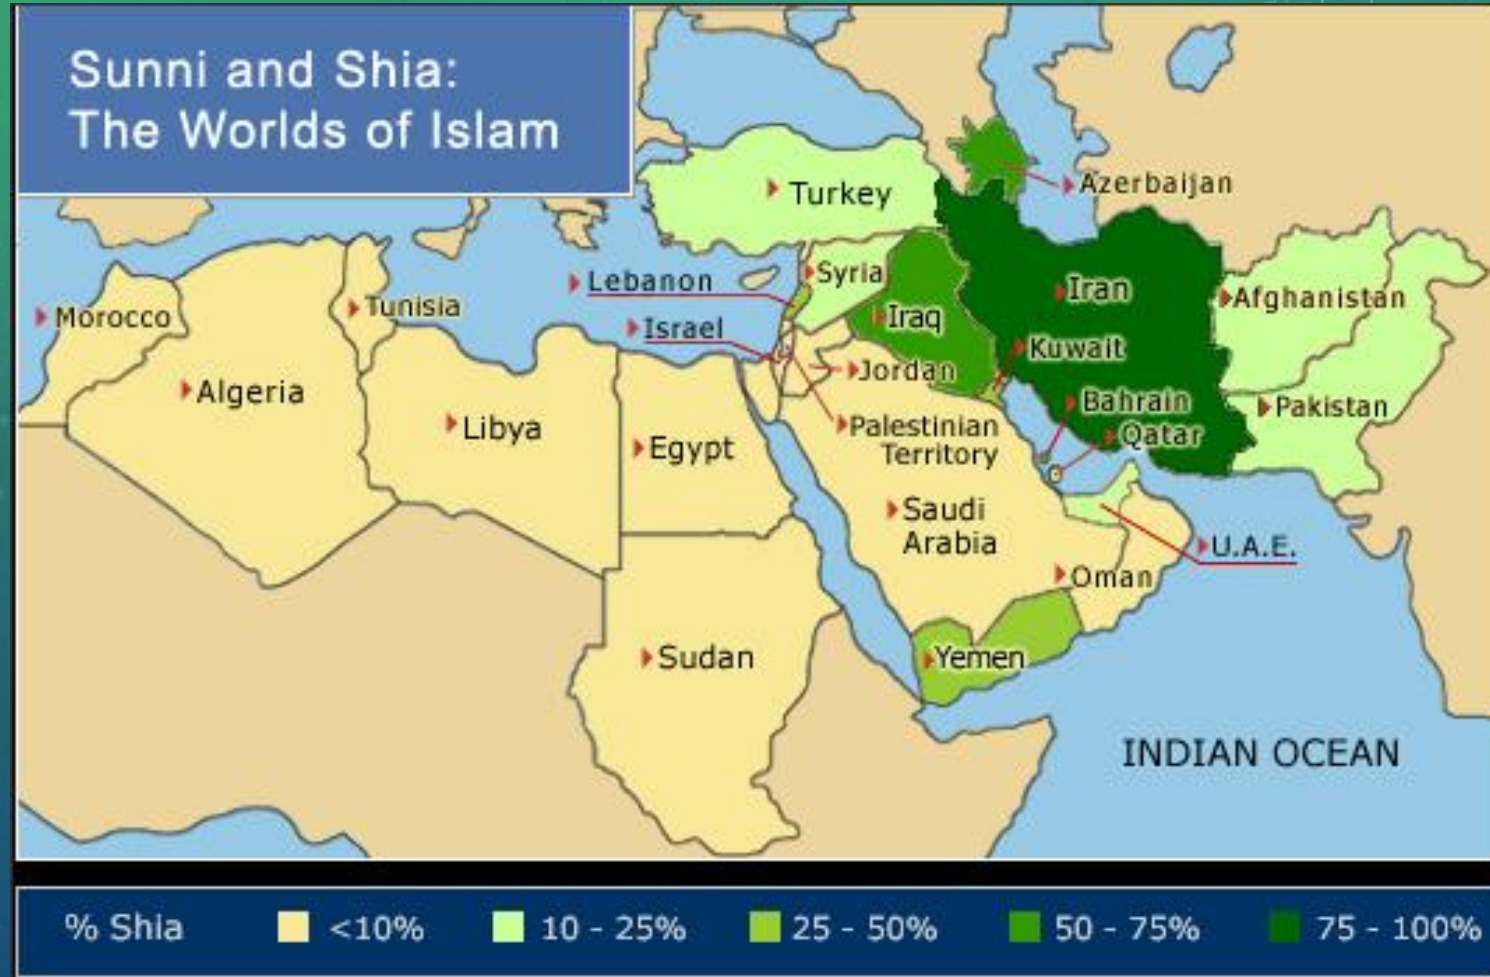

SUNNI VS. SHIITE (SHIA)

Total population is approximately 90% Sunni & 10% Shiite