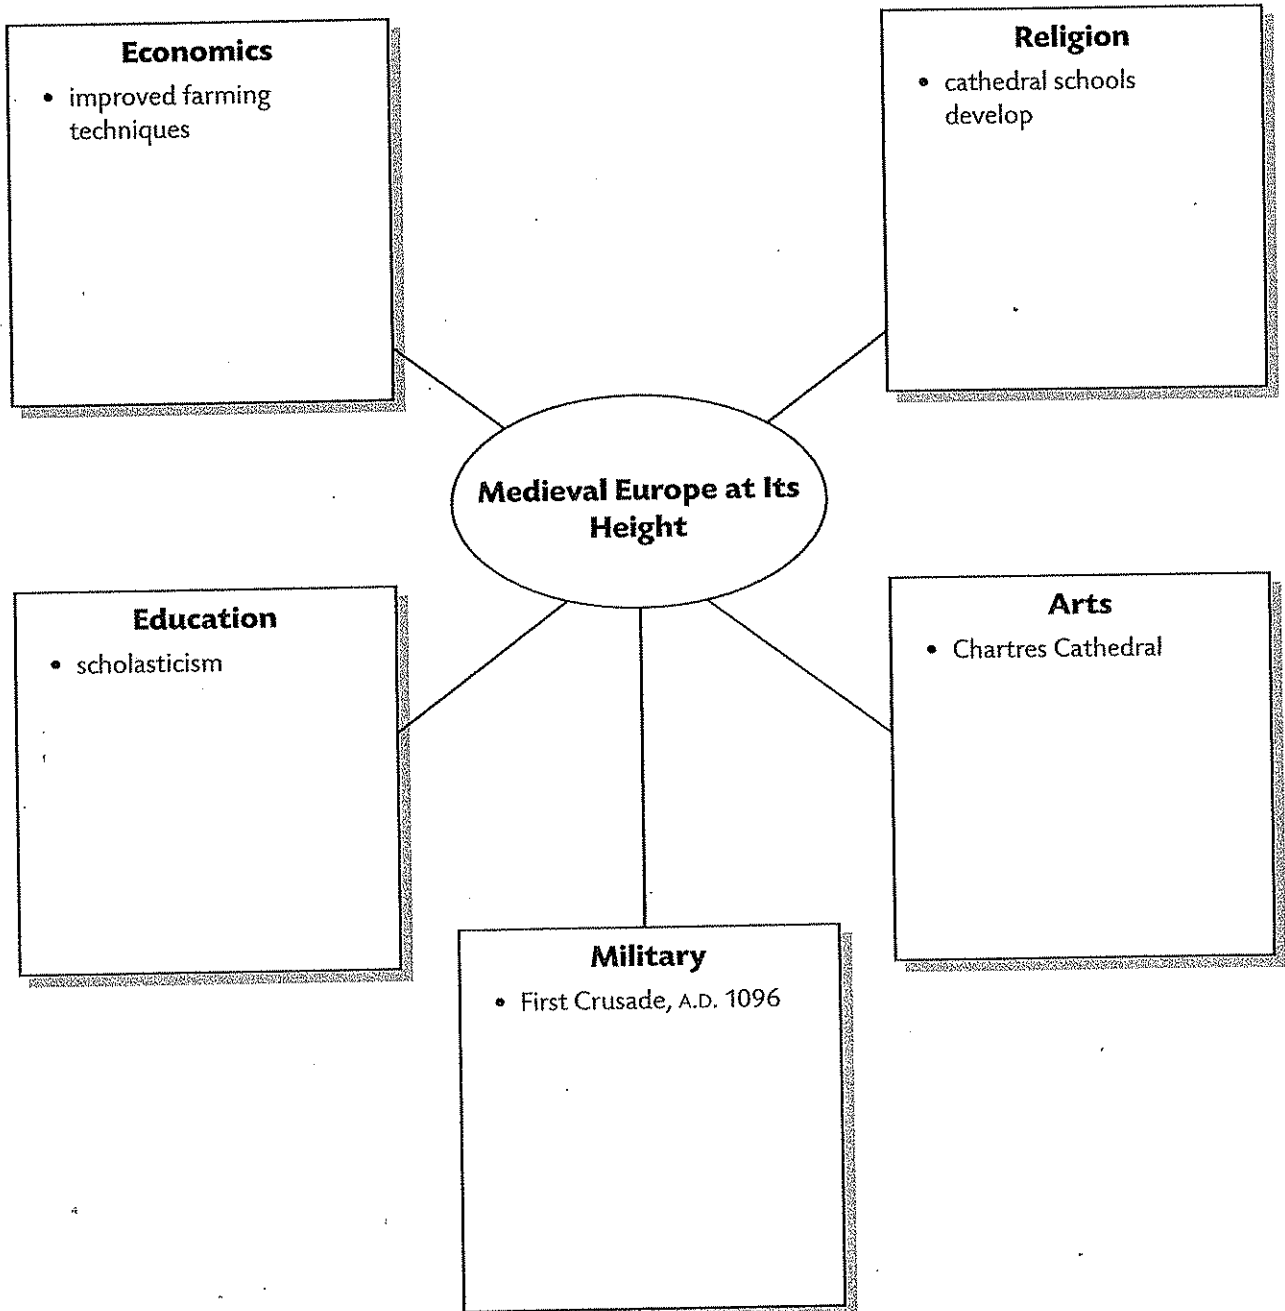

Reteaching **13**

ACTIVITY

Medieval Europe at Its Height

In the years A.D. 1050–1500, medieval Europe went through major changes and upheavals that affected all segments of society. The diagram below shows the five main aspects of medieval Europe at its height. Complete the diagram by listing examples of the most important events, people, countries, and dates under the appropriate heading. A few entries have been done for you.