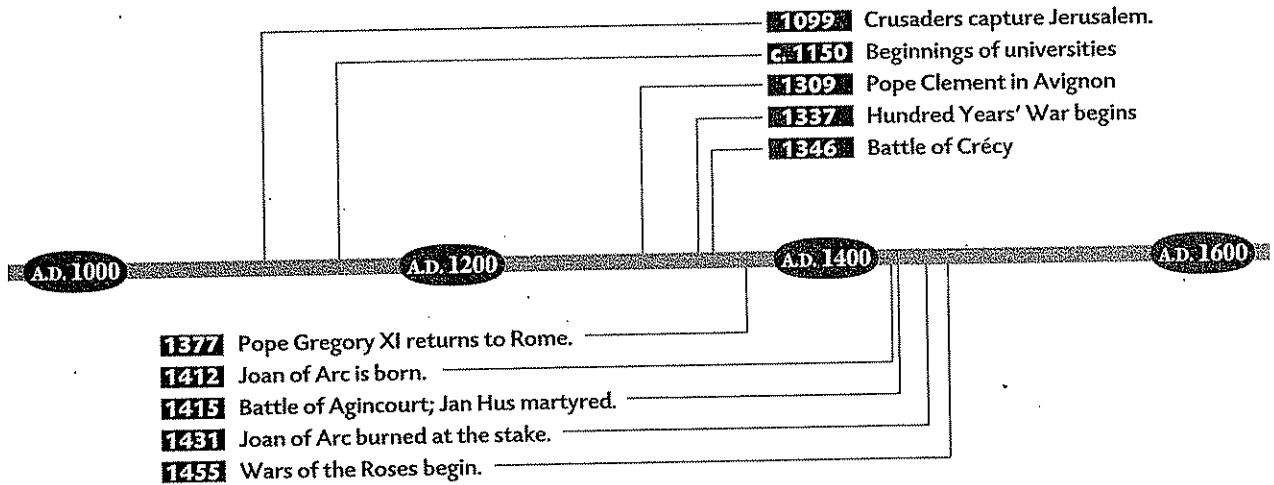

Time Line Activity 13

Medieval Europe at Its Height

Medieval Europe in the years A.D. 1050–1500 underwent dramatic conflicts, innovation, and cultural diffusions. Some events of that time are shown on the time line below. Read the time line, then answer the questions that follow.

1. What important institutions began in the mid-twelfth century?

2. For how many years was the papal court out of Rome?

3. During which war was Joan of Arc alive?

4. How old was Joan of Arc when she died?